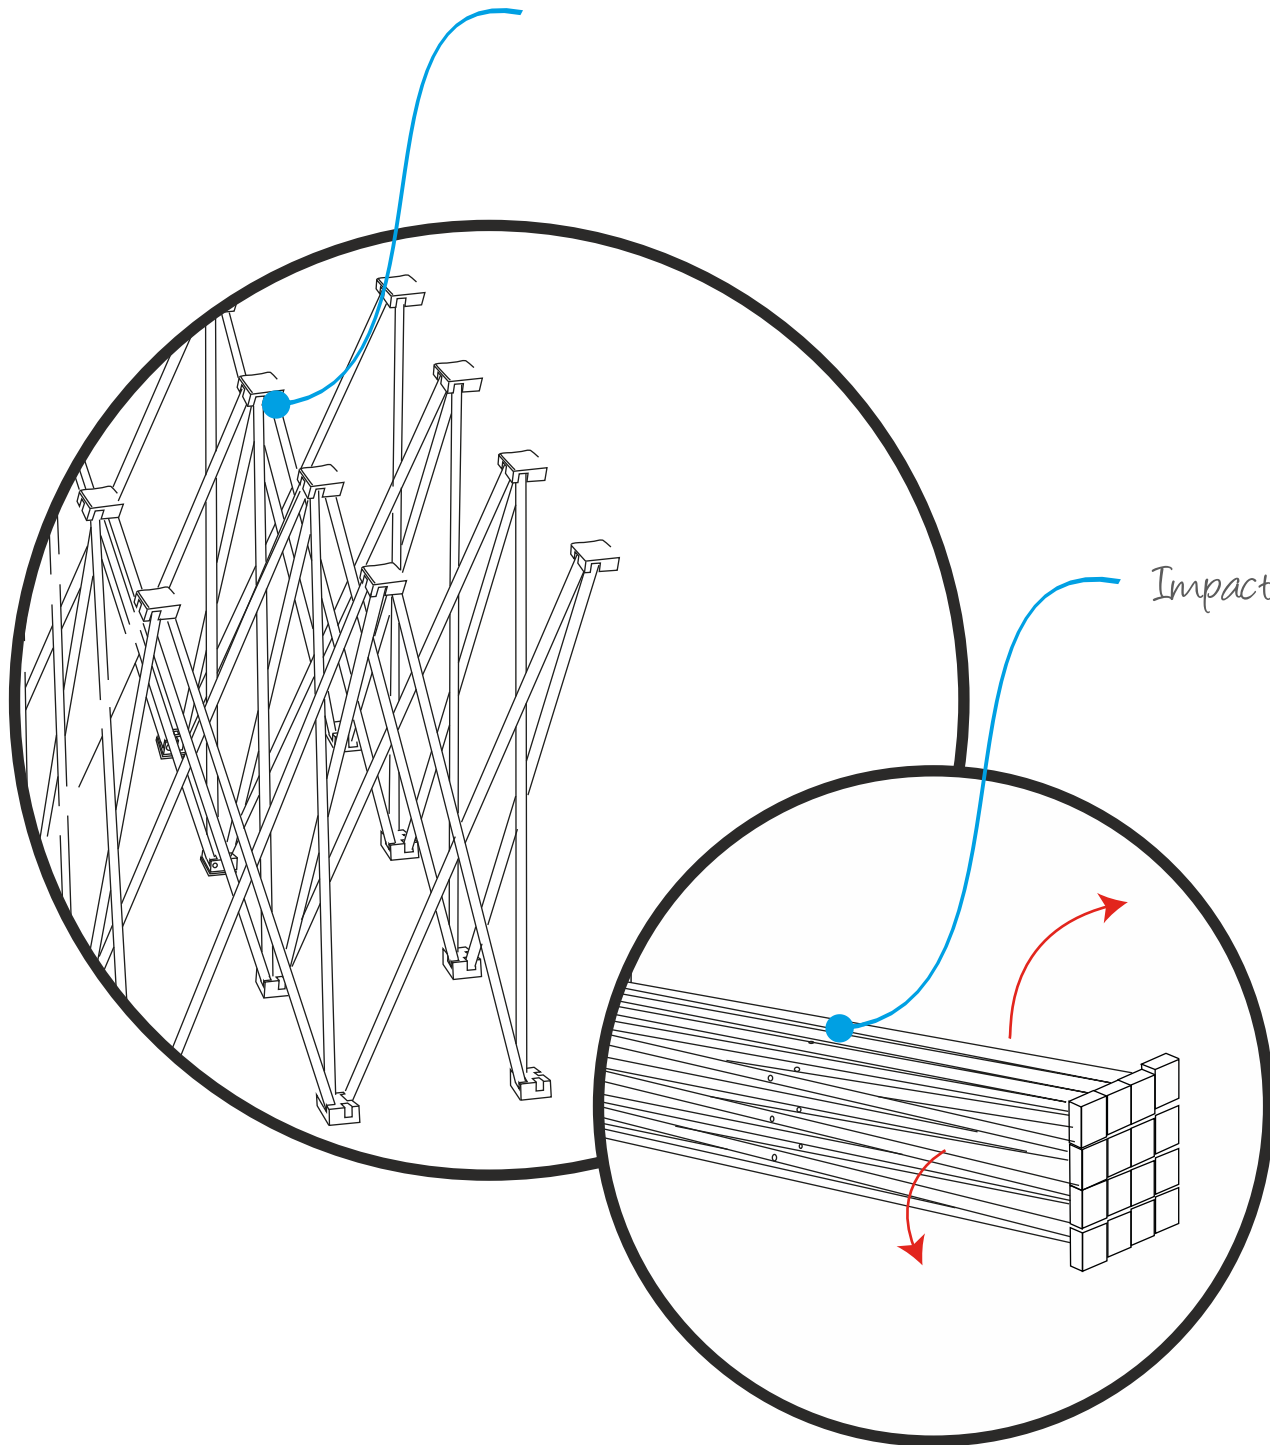

Frame can be formulate style system or curved to section

Interchangeable graphic

for indoor use only a internally illuminated option

Frame securly fits to podium boxes

System totally portable & packed away in handy carry case

SEG section attaches to form a frame system to accept fabric graphics

Impact pop up construction

SEG stretch fabric, easily swap out different graphics

for indoor use only a internally illuminated option

Folded aluminium to construct the platform with a rubber mat to avoid slipping

Sections can be added to make a stage system