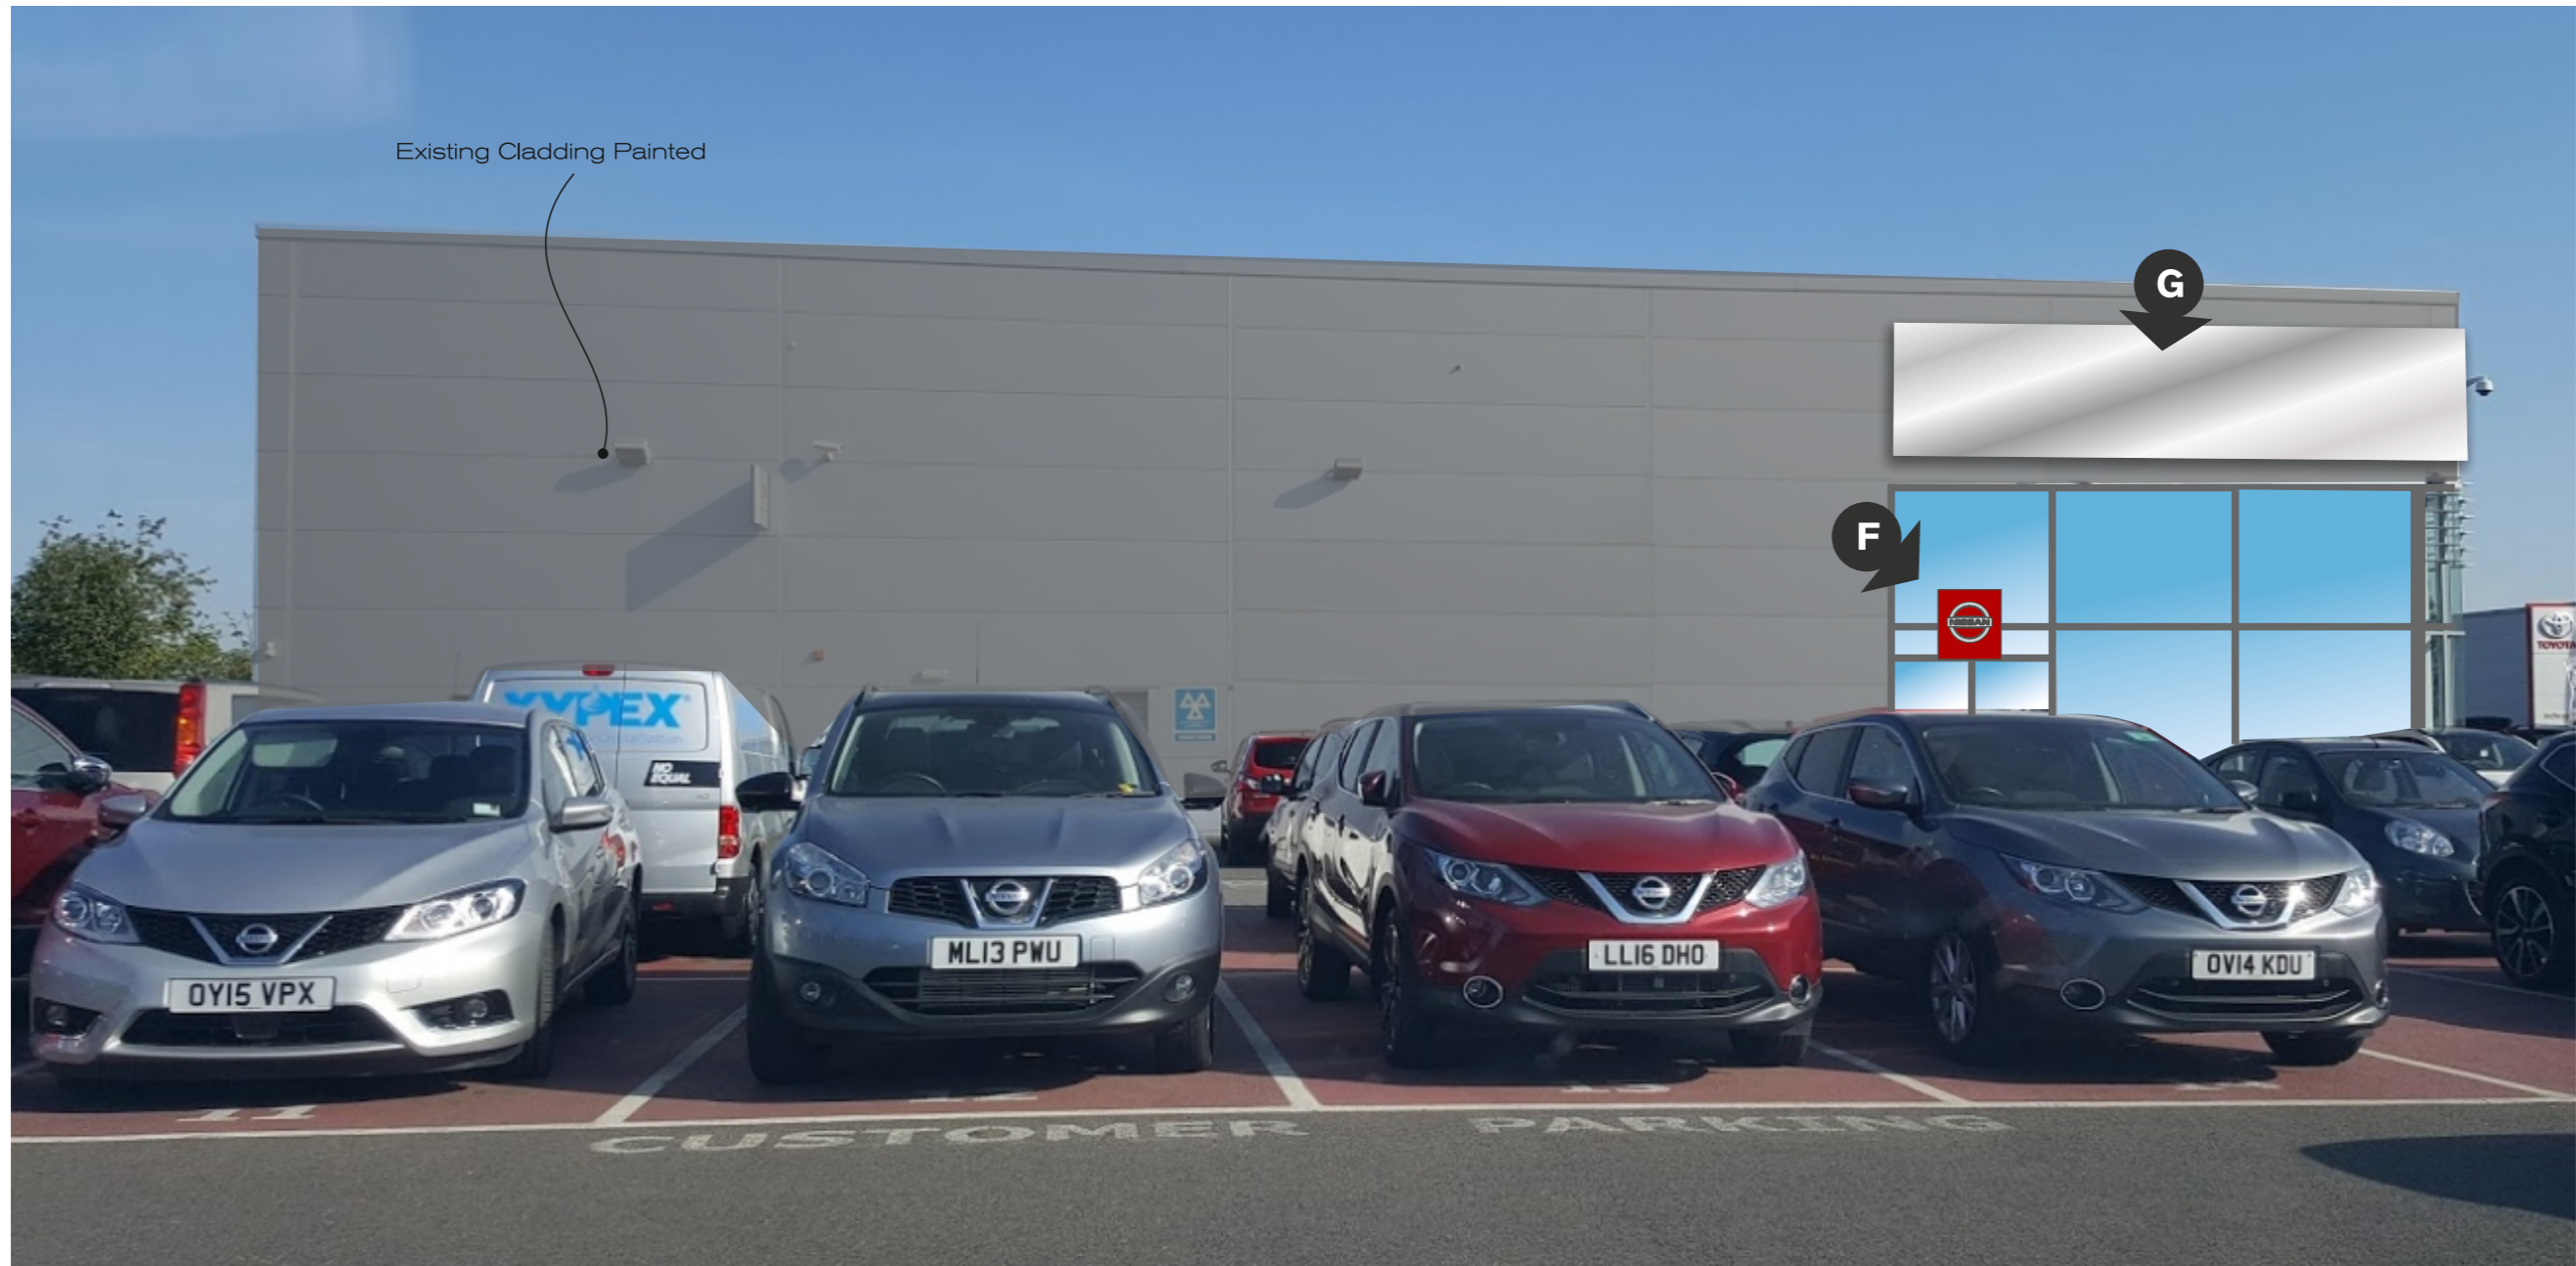

Nissan Motorline.
Oxford Motor Park,
Langford Ln,
Oxford,
Kidlington
OX5 1FJ

1 Existing Elevation

1 Proposed Elevation

2 Existing Elevation

2 Proposed Elevation

Directional signage

Directional signage

(x1) Tablet with illuminated Nissan logo

Silver and dark grey fascia back panel