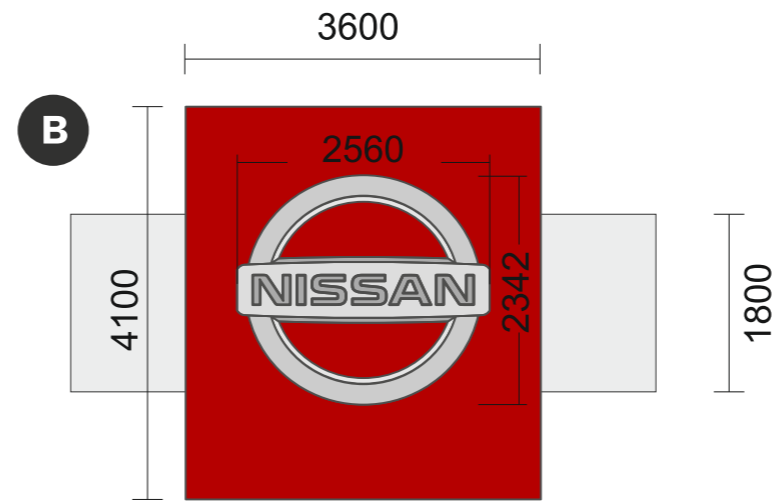

Nissan Motorline.
Oxford Motor Park,
Langford Ln,
Oxford,
Kidlington
OX5 1FJ

1 Existing Elevation

1 Proposed Elevation

2 Existing Elevation

2 Proposed Elevation

Directional signage

Directional signage

(x1) Tablet with illuminated Nissan logo

Silver and dark grey fascia back panel