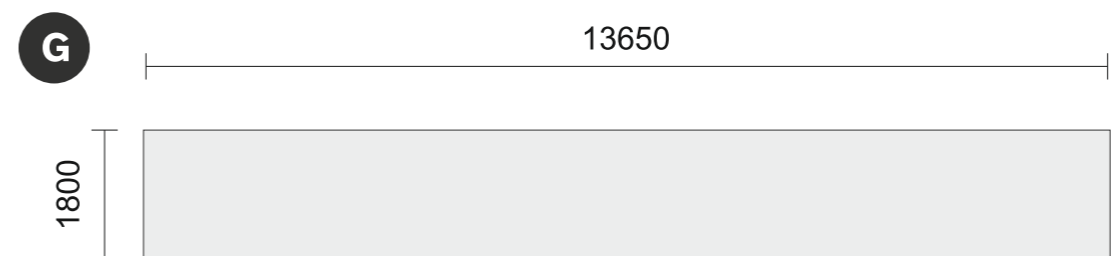

Nissan Motorline.
Oxford Motor Park,
Langford Ln,
Oxford,
Kidlington
OX5 1FJ

1 Existing Elevation

1 Proposed Elevation

2 Existing Elevation

2 Proposed Elevation

Directional signage

Directional signage

(x1) Tablet with illuminated Nissan logo

Silver and dark grey fascia back panel