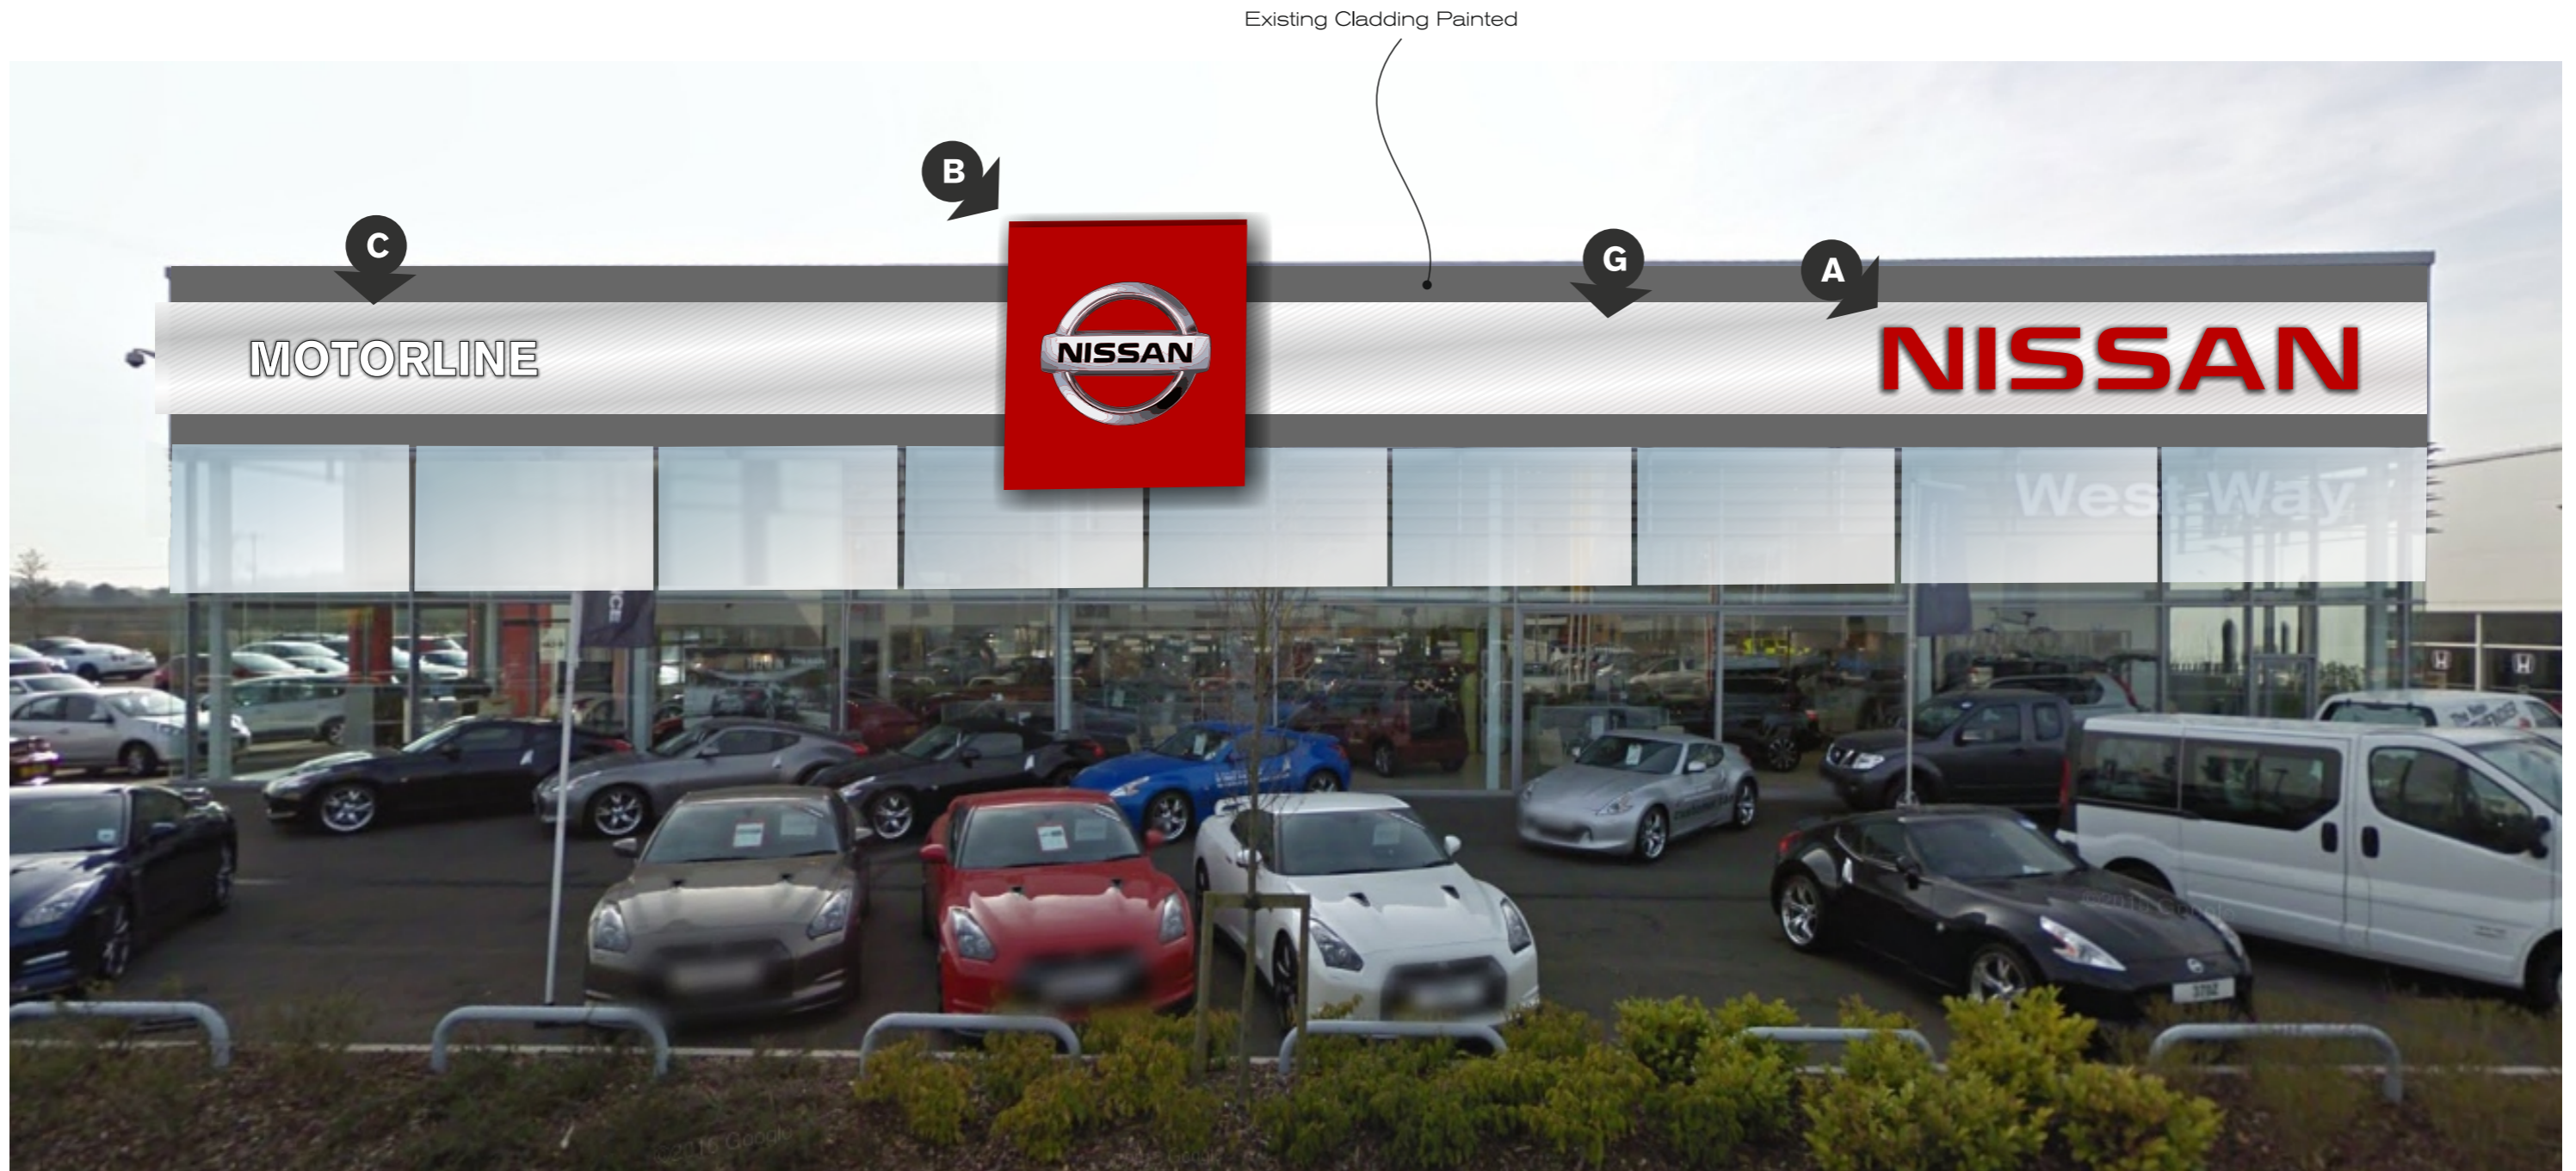

Nissan Motorline.
Oxford Motor Park,
Langford Ln,
Oxford,
Kidlington
OX5 1FJ

1 Existing Elevation

1 Proposed Elevation

2 Existing Elevation

2 Proposed Elevation

Directional signage

Directional signage

(x1) Tablet with illuminated Nissan logo

Silver and dark grey fascia back panel