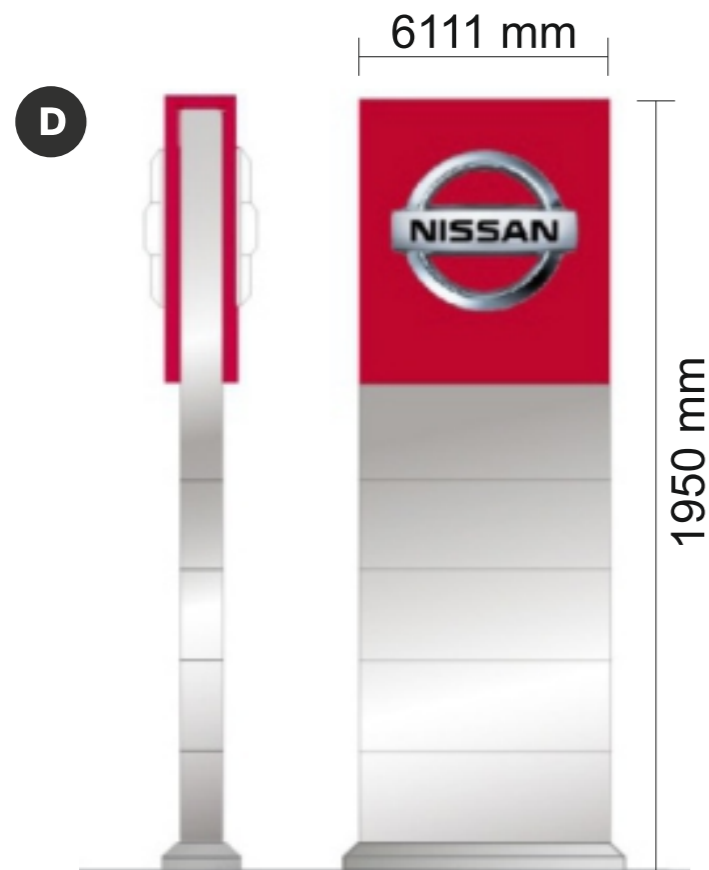

Nissan Motorline.
Oxford Motor Park,
Langford Ln,
Oxford,
Kidlington
OX5 1FJ

1 Existing Elevation

1 Proposed Elevation

2 Existing Elevation

2 Proposed Elevation

Directional signage

Directional signage

(x1) Tablet with illuminated Nissan logo

Silver and dark grey fascia back panel